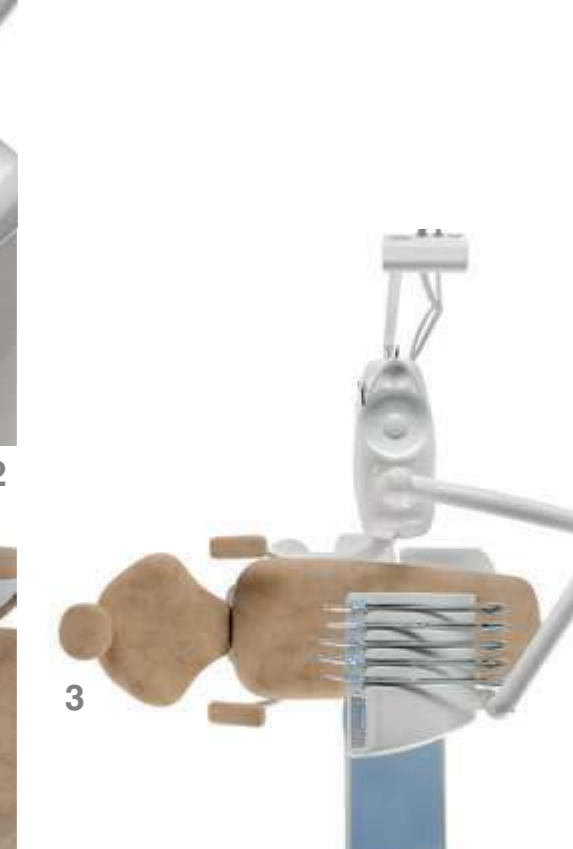

Details

- 1 Ergonomic instrument table with intuitive graphic interface
- 2 Standard version, 45°/60° inclined binocular tube 45°/60°
- 3 Video-digital system version, 0°/210° tilting binocular tube
- 4 Removable and autoclavable handles of instrument table
- 5 Low elevation S.P.R.I.D.O. system
- 6 Pantographic assistant table with wide range of movement

Details

- 1 Adjustable and removable spittoons
- 2 Optional disinfection system for suction hoses cannule
- 3 90° swivelling water group
- 4 Ergonomic instrument table with intuitive graphic interface.
- 5 Brushless micromotor
- 6 Low elevation S.P.R.I.D.O. system