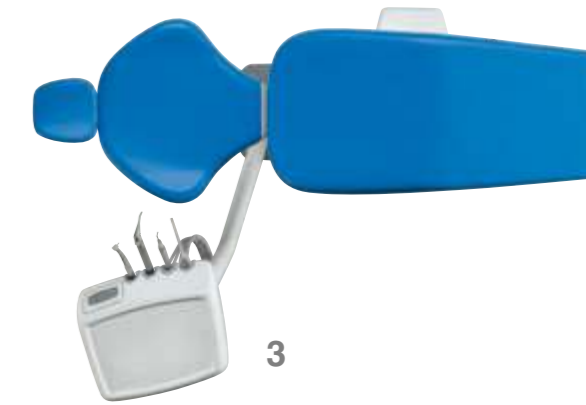

Details

- **1** Ergonomic footcontrol for dynamic instruments and chair movements
- **2** Chair with symmetrical backrest and double-jointed headrest
- **3** "12 o'clock" position
- **4** Position for left handed operators
- **5** Position for right-handed operators
- **6** Housing for dynamic instruments and one suction hose