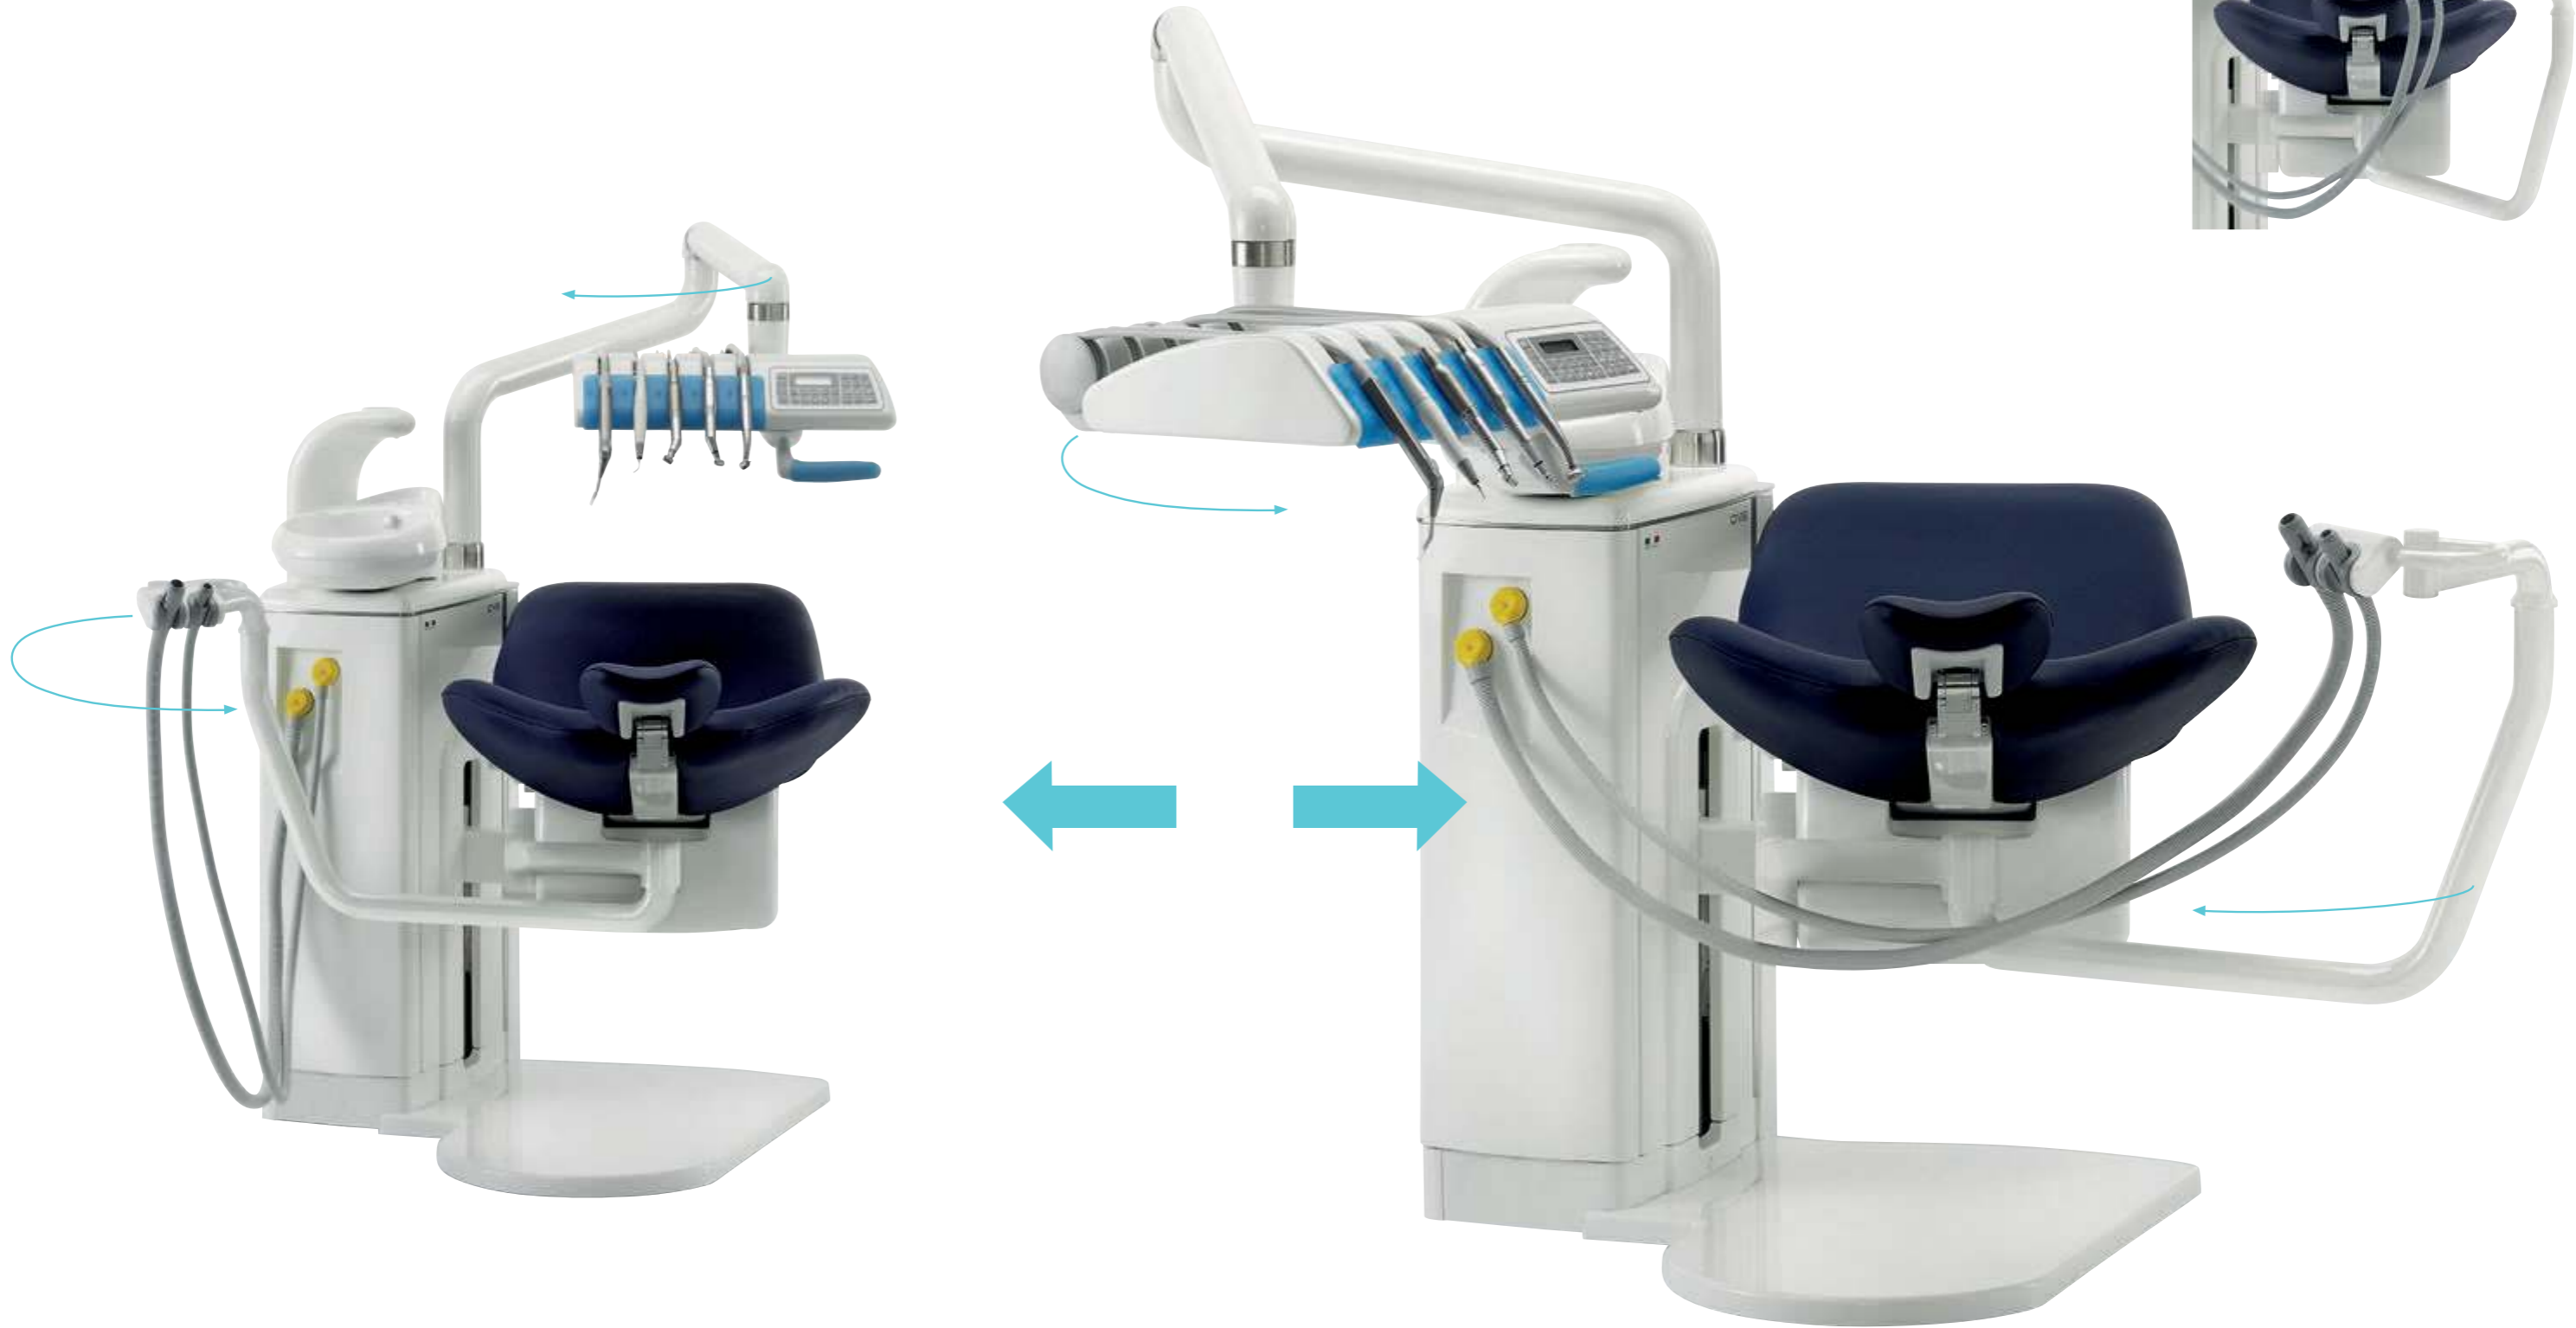

Riuniti attorno a un'idea

DOUBLE SUCTION HOSES
+ 1 FREE

INTUITIVE
INTERFACE

20° LEFT & RIGHT
SWIVEL CHAIR

Universal Top

A linear and technological dental unit. It is fully accessorized and very flexible. The instrument table with low elevation movements of the S.P.R.I.D.O. system can be equipped with up to five dynamic instruments.

Details

- 1 Ergonomic instrument table with intuitive graphic interface
- 2 Unlimited working positions with 20° swivelling chair
- 3 Structure designed to allow great freedom of movement
- 4 Low elevation movements of the S.P.R.I.D.O. system
- 5 Brushless Micromotor
- 6 Two suction hoses + one free place+ uno libero

Universal Top is also available
in the left-handed version

WIDE ASSISTANT TRAY

WIDE TOP ON DOCTOR ELEMENT

PORCELAIN DOCTOR ELEMENT

20° LEFT & RIGHT SWIVEL CHAIR

Universal Drop

A linear and technological dental unit. It is fully accessorized and very flexible. The instrument table with low elevation movements of the S.P.R.I.D.O. system can be equipped with up to five dynamic instruments.

OPERATOR LAMP
CEILING MOUNT

DENTIST ELEMENT
TOTALLY FREE
MOVEMENT.

Universal Star

An ergonomic and flexible dental unit. In the Universal Star the instrument table and the lamp are suspended from the ceiling and adjustable. This is a very good solution because it ensures maximum ergonomics and a great freedom of movement. The unit is equipped with the S.P.R.I.D.O. system with low elevation movements.