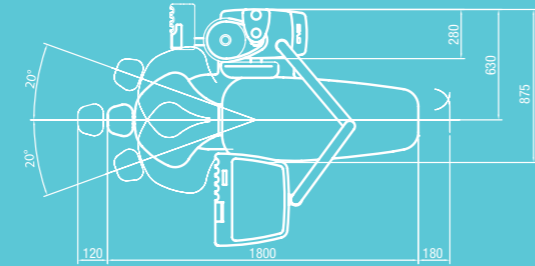

Tempo Kart

A ceramic instrument table mounted on a cart which can be equipped with up to four instruments with hanging hoses, this dentist cart element offers a full freedom of movement.

DIMENSIONS INDICATIVE*

UNIVERSAL TOP

INSTALLATION

UNIVERSAL DROP

UNIVERSAL STAR

*for the measures please refer to the technical documentation of the manufacturer

DIMENSIONS INDICATIVE*

LINEA ESSE START

INSTALLATION