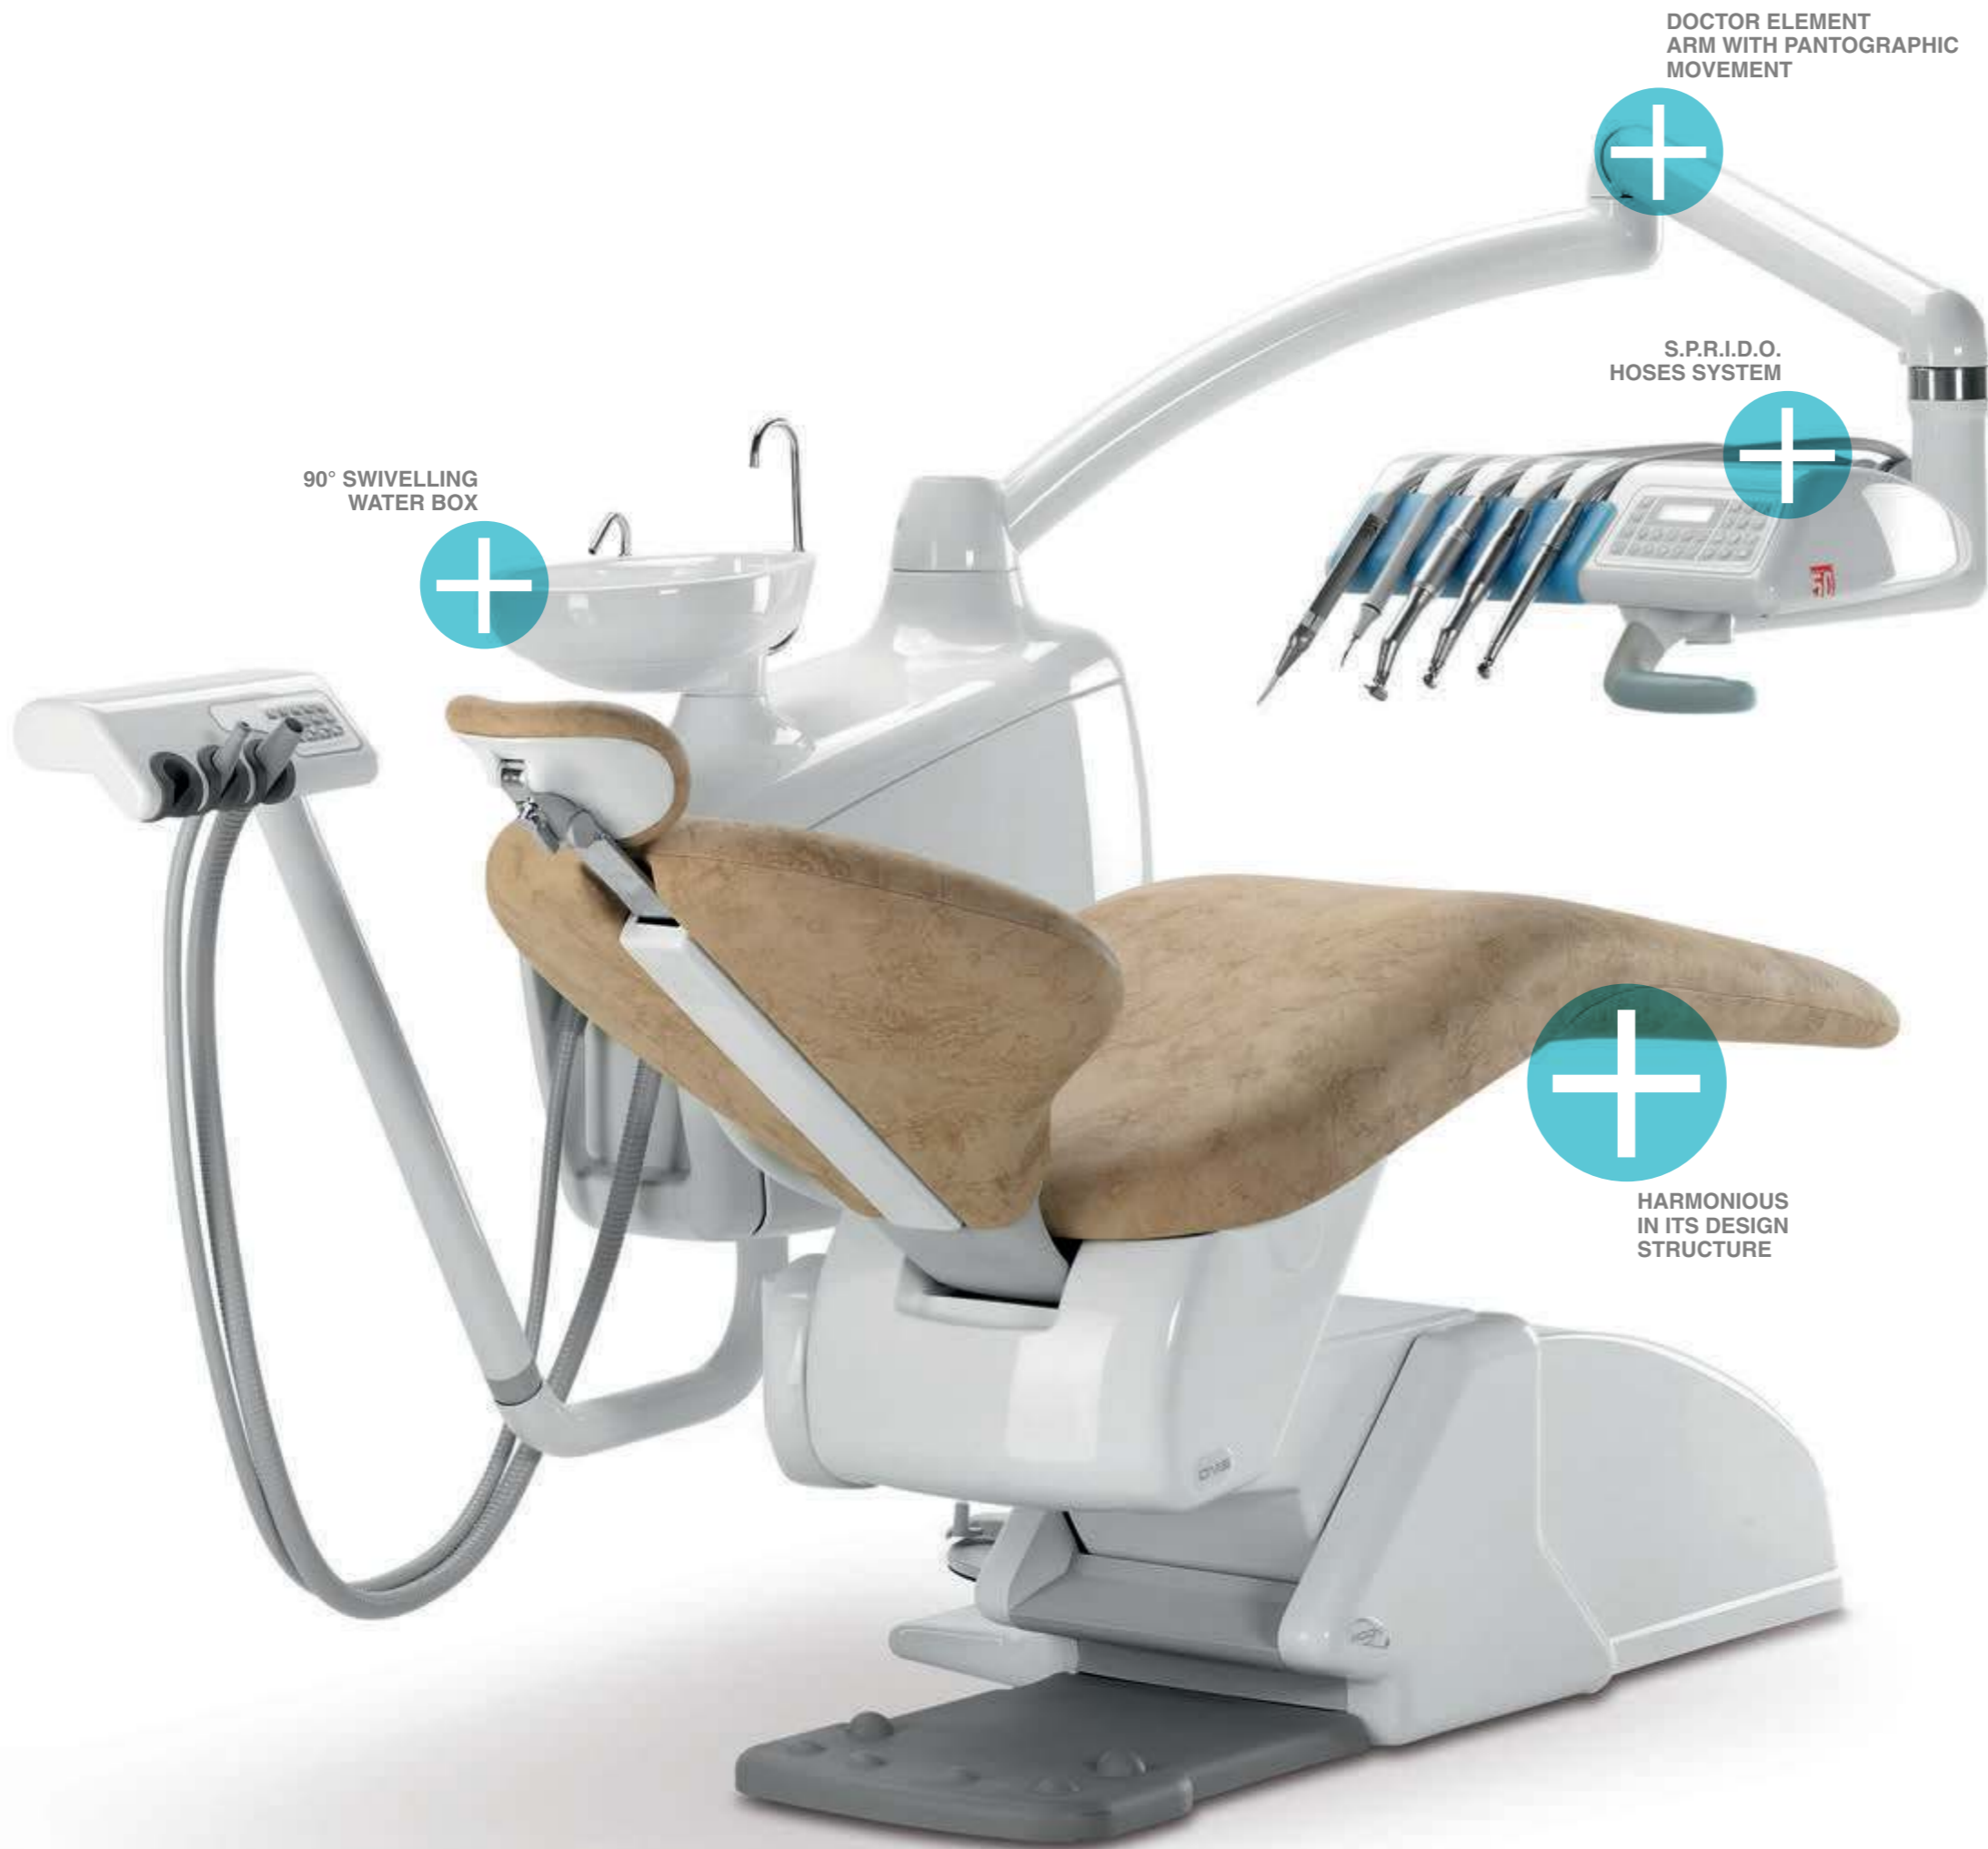

OPERATOR LAMP
CEILING MOUNT

DENTIST ELEMENT
TOTALLY FREE
MOVEMENT.

Universal Star

An ergonomic and flexible dental unit. In the Universal Star the instrument table and the lamp are suspended from the ceiling and adjustable. This is a very good solution because it ensures maximum ergonomics and a great freedom of movement. The unit is equipped with the S.P.R.I.D.O. system with low elevation movements.

**Universal star
with Carving
water box**

**Universal star
with Universal top
water box**

BUILT-IN
MICROSCOPE

DOUBLE
KEYBOARD

HIGH
STEADINESS

Universal ML

The first dental unit in the world with a built-in microscope. It is characterized by advanced technology, full equipment and low elevation S.P.R.I.D.O. system. The instrument table is equipped with five instruments and two symmetric control panels making easier the four-hand work.

Details

- 1 Ergonomic instrument table with intuitive graphic interface
- 2 Standard version, 45°/60° inclined binocular tube 45°/60°
- 3 Video-digital system version, 0°/210° tilting binocular tube
- 4 Removable and autoclavable handles of instrument table
- 5 Low elevation S.P.R.I.D.O. system
- 6 Pantographic assistant table with wide range of movement

90° SWIVELLING
WATER BOX

DOCTOR ELEMENT
ARM WITH PANTOGRAPHIC
MOVEMENT

S.P.R.I.D.O.
HOSES SYSTEM

HARMONIOUS
IN ITS DESIGN
STRUCTURE

Carving

The innovation of this unit is in its curved, soft and harmonious design. The first unit in the world characterized by curved lines. It ensures extreme comfort, flexibility and versatility. A revolution combined with OMS quality and service.