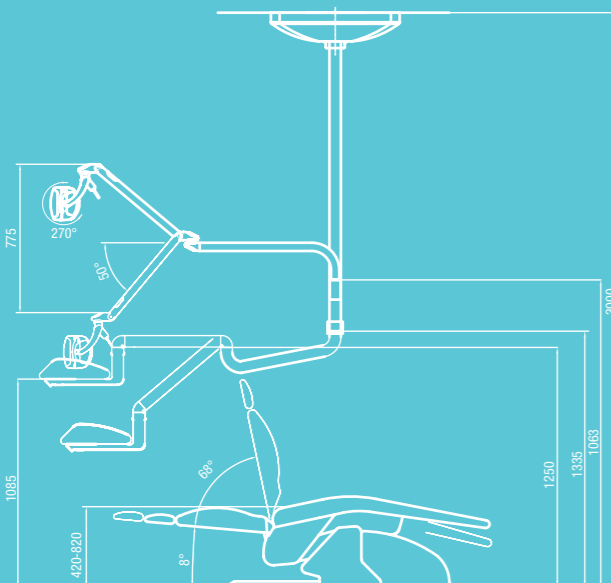

Tempo Kart

A ceramic instrument table mounted on a cart which can be equipped with up to four instruments with hanging hoses, this dentist cart element offers a full freedom of movement.

DIMENSIONS INDICATIVE*

UNIVERSAL TOP

INSTALLATION

UNIVERSAL DROP

UNIVERSAL STAR

*for the measures please refer to the technical documentation of the manufacturer

DIMENSIONS INDICATIVE*

LINEA ESSE START

INSTALLATION

TEMPO 9 ELX

*for the measures please refer to the technical documentation of the manufacturer

A vertical column of 30 horizontal dashed lines, evenly spaced, extending from the top to the bottom of the page. These lines are intended for writing or drawing.