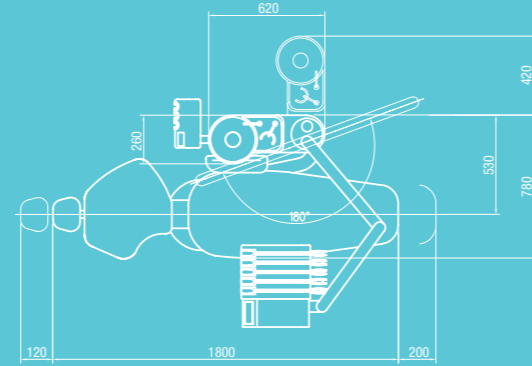

Tempo Kart

A ceramic instrument table mounted on a cart which can be equipped with up to four instruments with hanging hoses, this dentist cart element offers a full freedom of movement.

DIMENSIONS INDICATIVE*

UNIVERSAL TOP

INSTALLATION

UNIVERSAL DROP

UNIVERSAL STAR

*for the measures please refer to the technical documentation of the manufacturer

DIMENSIONS INDICATIVE*

LINEA ESSE START

INSTALLATION

TEMPO 9 ELX

*for the measures please refer to the technical documentation of the manufacturer

A vertical column of 30 horizontal dashed lines, evenly spaced, extending from the top to the bottom of the page. These lines are intended for writing or drawing.