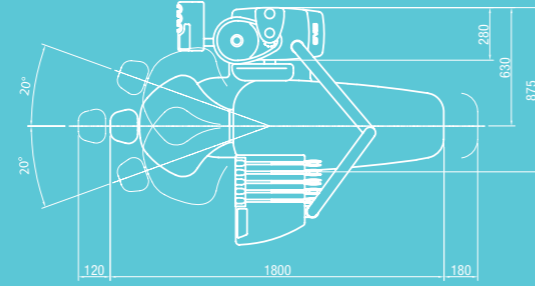

DIMENSIONS INDICATIVE*

UNIVERSAL TOP