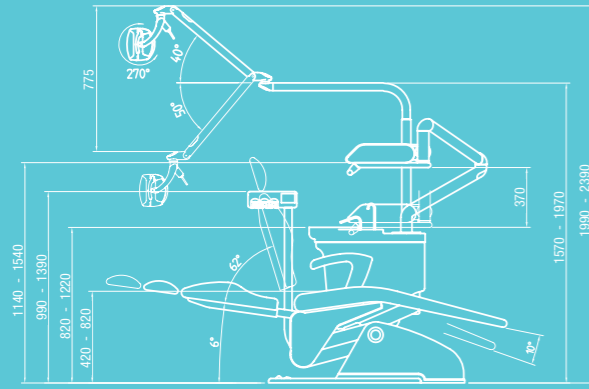

Tempo Kart

A ceramic instrument table mounted on a cart which can be equipped with up to four instruments with hanging hoses, this dentist cart element offers a full freedom of movement.

DIMENSIONS INDICATIVE*

UNIVERSAL TOP

INSTALLATION

UNIVERSAL DROP

UNIVERSAL STAR

*for the measures please refer to the technical documentation of the manufacturer

DIMENSIONS INDICATIVE*

LINEA ESSE START

INSTALLATION

TEMPO 9 ELX

*for the measures please refer to the technical documentation of the manufacturer

A vertical column of 30 horizontal dashed lines, evenly spaced, extending from the top to the bottom of the page. These lines are intended for writing or drawing.