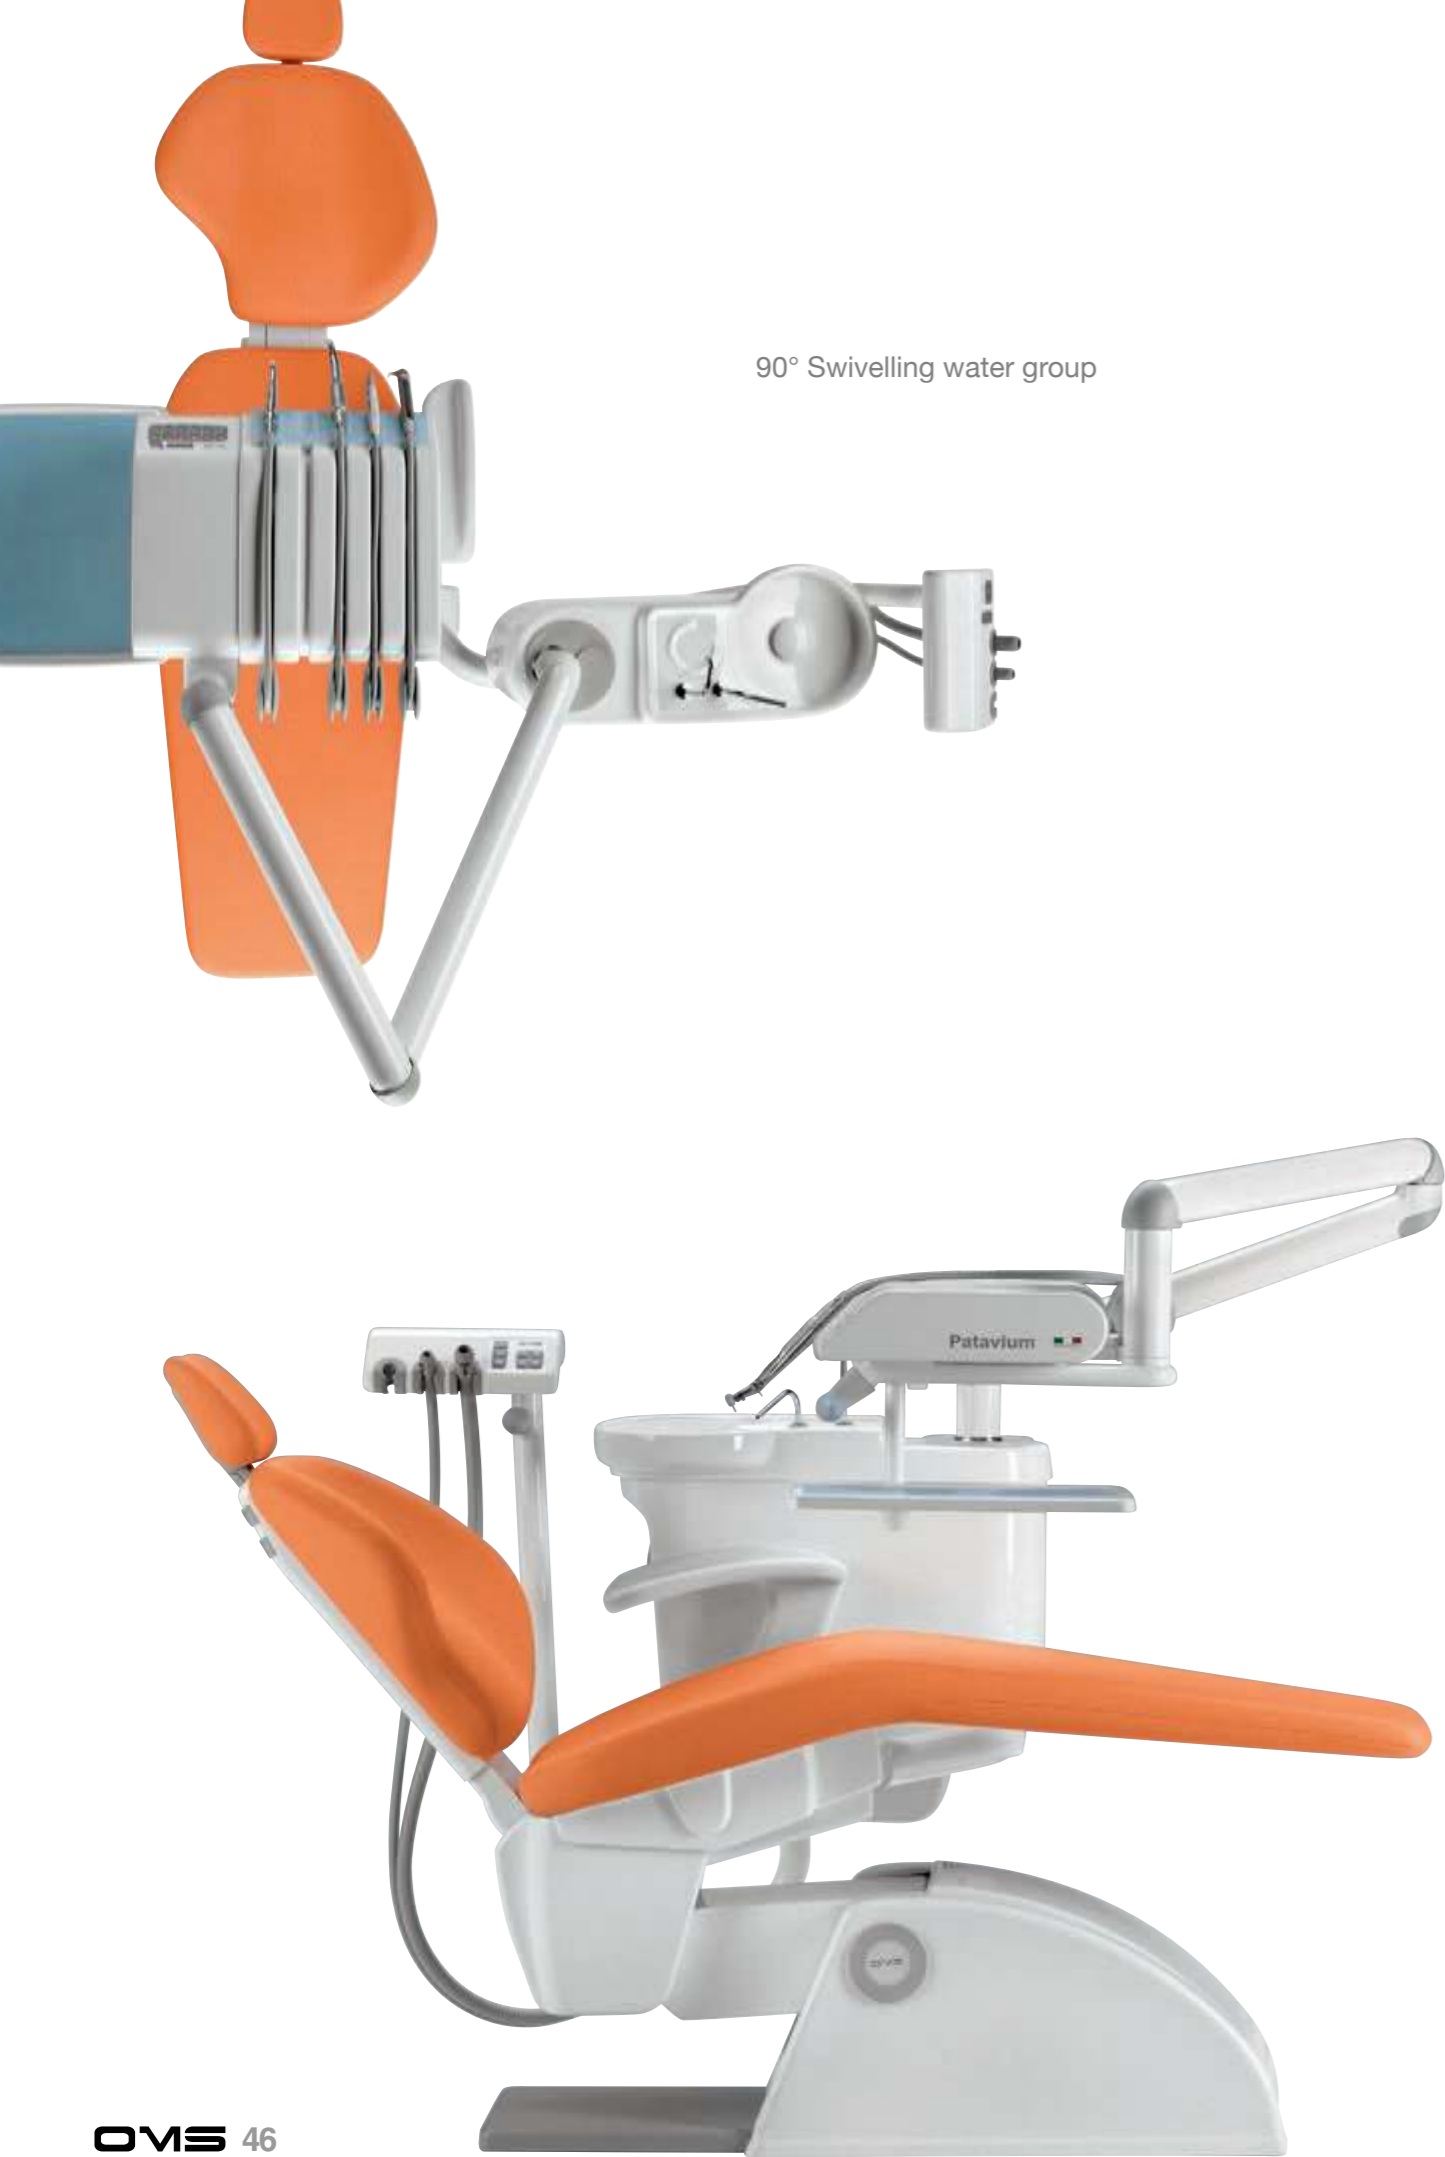

90° Swivelling water group