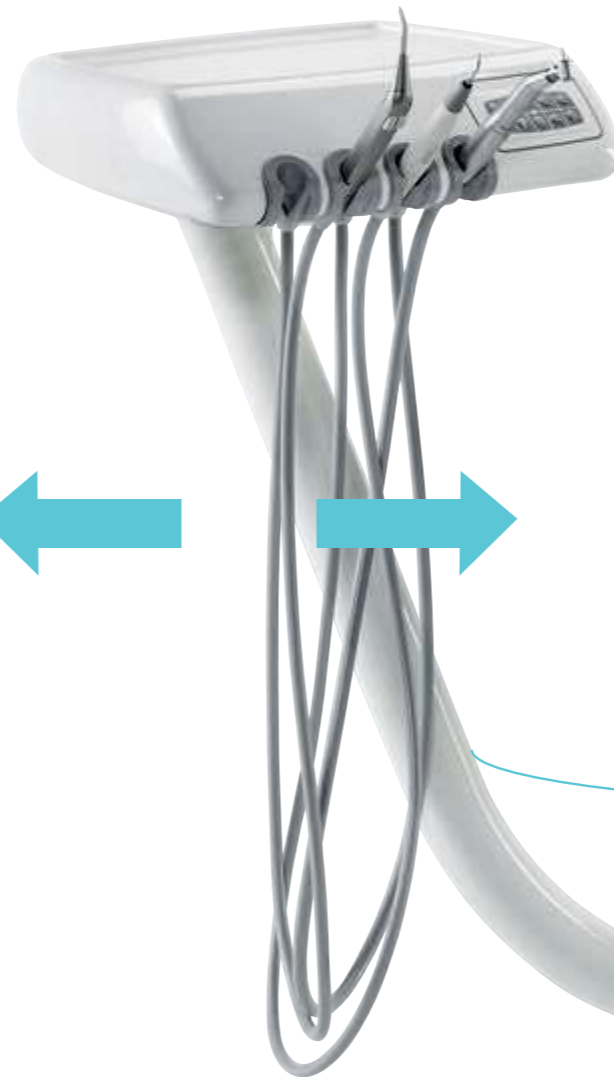

HEADREST WITH DOUBLE
ARTICULATION

BACKREST WITH
SYMMETRICAL SHAPE

"12 O'CLOCK"
POSITION

Duke

The dental unit specifically designed for orthodontics. Duke is a practical and high performing unit for both right and left-handed operators, thanks to its outstanding mobility. It offers all the OMS quality and service.

Details

- 1** Ergonomic footcontrol for dynamic instruments and chair movements
- 2** Chair with symmetrical backrest and double-jointed headrest
- 3** "12 o'clock" position
- 4** Position for left handed operators
- 5** Position for right-handed operators
- 6** Housing for dynamic instruments and one suction hose

Are you left-handed? No problem

Duke is also available in the left-handed version

INSTRUMENT TABLE
WITH POSSIBILITY OF DOUBLE
CONTROL PANELS.

CHAIR COMMANDS
ON BACKREST

DOUBLE COMMAND
KEYBOARD

AUTOCLAVABLE
HANDLES