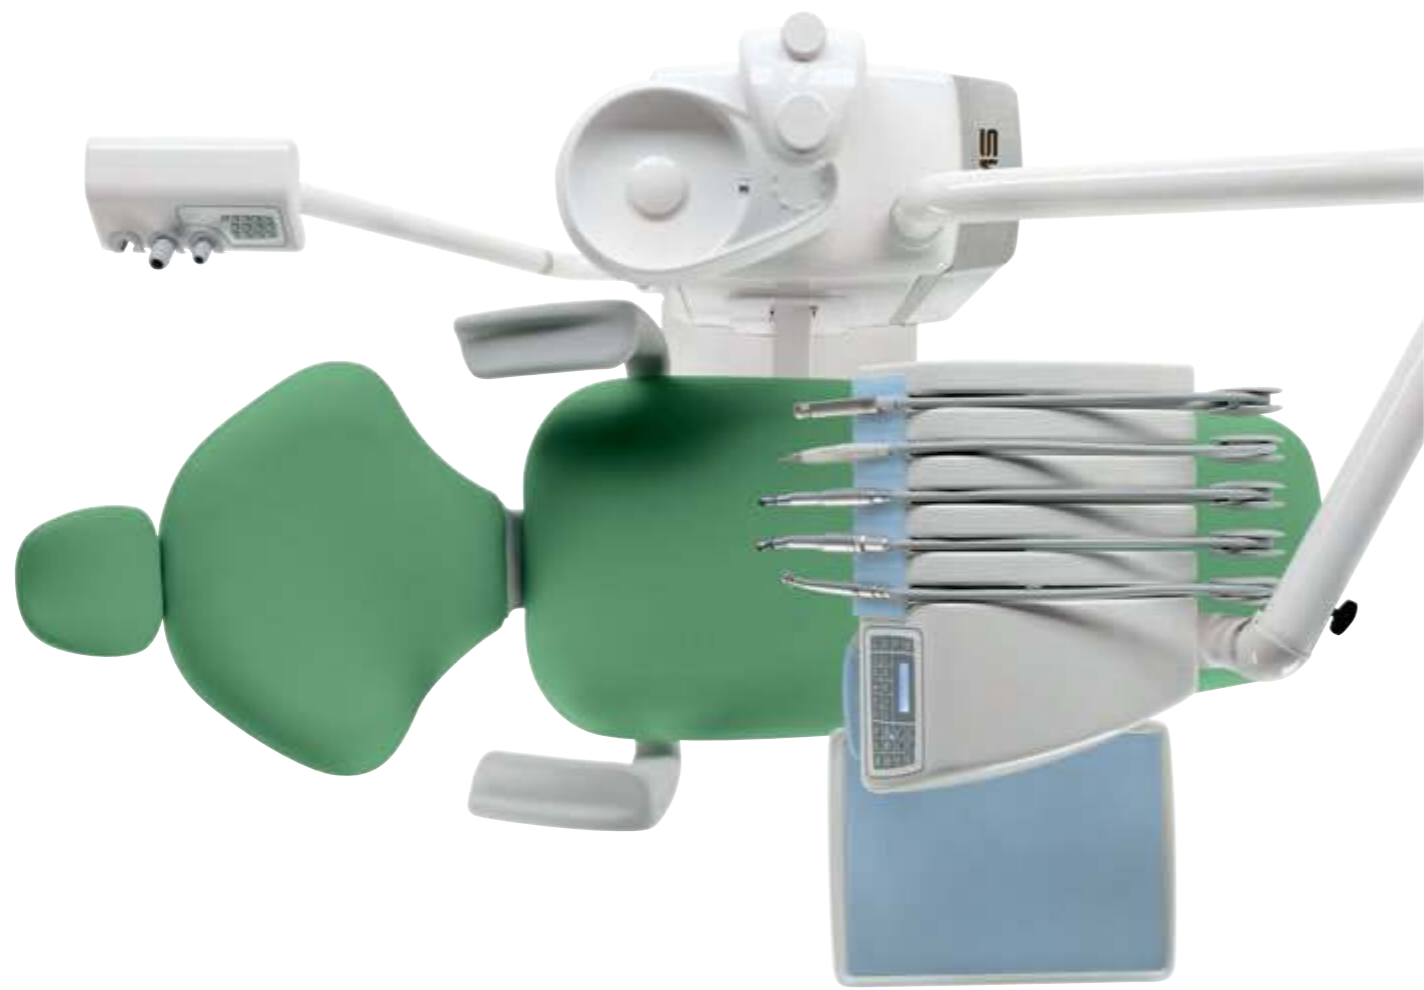

Riuniti attorno a un'idea

DOUBLE SUCTION HOSES
+ 1 FREE

INTUITIVE
INTERFACE

20° LEFT & RIGHT
SWIVEL CHAIR

Universal Top

A linear and technological dental unit. It is fully accessorized and very flexible. The instrument table with low elevation movements of the S.P.R.I.D.O. system can be equipped with up to five dynamic instruments.

Details

- 1 Ergonomic instrument table with intuitive graphic interface
- 2 Unlimited working positions with 20° swivelling chair
- 3 Structure designed to allow great freedom of movement
- 4 Low elevation movements of the S.P.R.I.D.O. system
- 5 Brushless Micromotor
- 6 Two suction hoses + one free place+ uno libero

Universal Top is also available
in the left-handed version

WIDE ASSISTANT TRAY

WIDE TOP ON DOCTOR ELEMENT

PORCELAIN DOCTOR ELEMENT

20° LEFT & RIGHT SWIVEL CHAIR

Universal Drop

A linear and technological dental unit. It is fully accessorized and very flexible. The instrument table with low elevation movements of the S.P.R.I.D.O. system can be equipped with up to five dynamic instruments.

OPERATOR LAMP
CEILING MOUNT

DENTIST ELEMENT
TOTALLY FREE
MOVEMENT.

Universal Star

An ergonomic and flexible dental unit. In the Universal Star the instrument table and the lamp are suspended from the ceiling and adjustable. This is a very good solution because it ensures maximum ergonomics and a great freedom of movement. The unit is equipped with the S.P.R.I.D.O. system with low elevation movements.