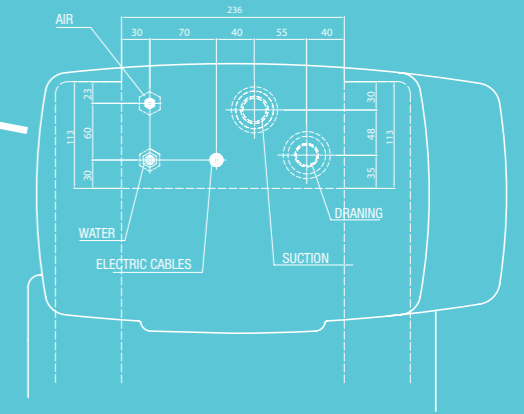

Tempo 9ELX is available in version with cart element, the cart element is a ceramic instrument table mounted on a cart which can be equipped with up to four instruments with hanging hoses.

Punto Kart

The instrument table made of ceramic is on a solid movable cart with hanging and removable instrument hoses. The Kart can be combined with a Moon chair. The Kart can be equipped with one syringe and four instruments included a micromotor for surgery.

Tempo Kart

A ceramic instrument table mounted on a cart which can be equipped with up to four instruments with hanging hoses, this dentist cart element offers a full freedom of movement.

DIMENSIONS INDICATIVE*

UNIVERSAL TOP

INSTALLATION

UNIVERSAL DROP

UNIVERSAL STAR

*for the measures please refer to the technical documentation of the manufacturer

DIMENSIONS INDICATIVE*

LINEA ESSE START

INSTALLATION