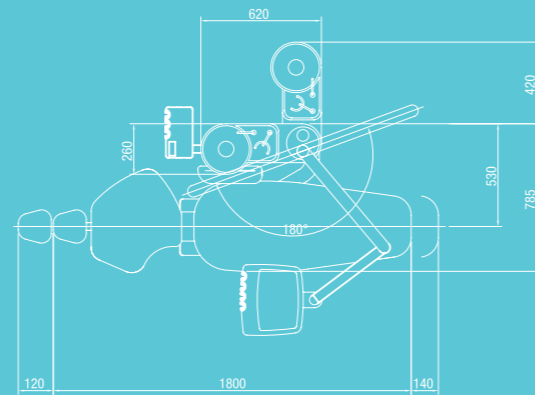

Tempo Kart

A ceramic instrument table mounted on a cart which can be equipped with up to four instruments with hanging hoses, this dentist cart element offers a full freedom of movement.

DIMENSIONS INDICATIVE*

UNIVERSAL TOP

INSTALLATION

UNIVERSAL DROP

UNIVERSAL STAR

*for the measures please refer to the technical documentation of the manufacturer

DIMENSIONS INDICATIVE*

LINEA ESSE START

INSTALLATION

TEMPO 9 ELX

*for the measures please refer to the technical documentation of the manufacturer

A vertical column of 30 horizontal dashed lines, evenly spaced, extending from the top to the bottom of the page. These lines are intended for writing or drawing.