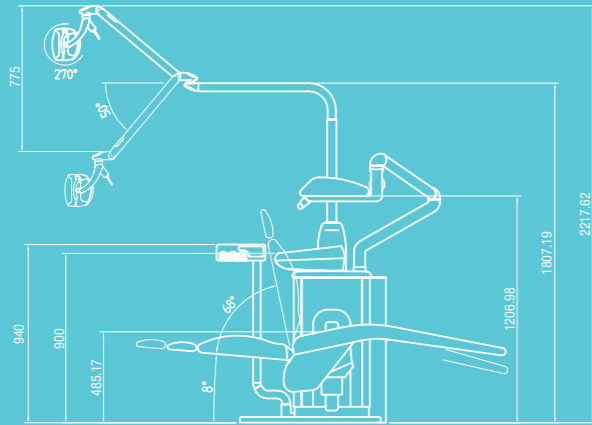

DIMENSIONS INDICATIVE*

UNIVERSAL TOP