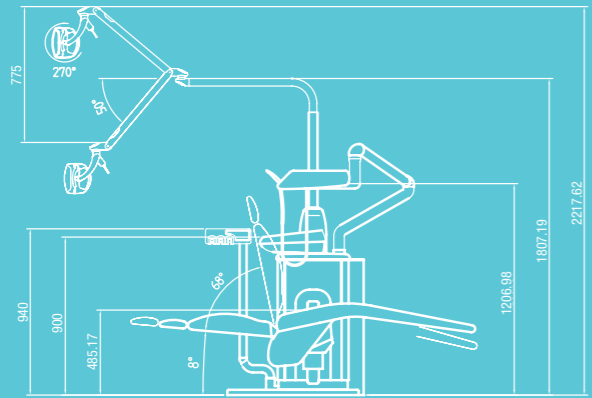

Tempo Kart

A ceramic instrument table mounted on a cart which can be equipped with up to four instruments with hanging hoses, this dentist cart element offers a full freedom of movement.

DIMENSIONS INDICATIVE*

UNIVERSAL TOP

INSTALLATION

UNIVERSAL DROP

UNIVERSAL STAR

*for the measures please refer to the technical documentation of the manufacturer

DIMENSIONS INDICATIVE*

LINEA ESSE START

INSTALLATION