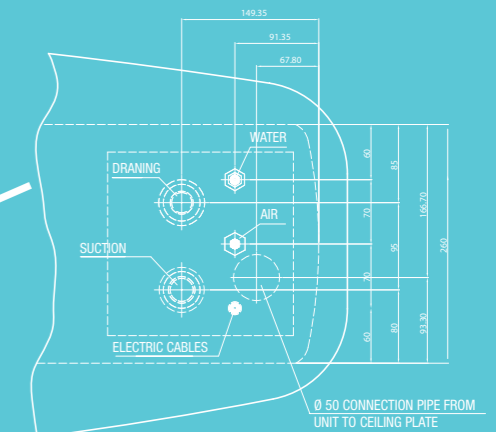

Tempo Kart

A ceramic instrument table mounted on a cart which can be equipped with up to four instruments with hanging hoses, this dentist cart element offers a full freedom of movement.

DIMENSIONS INDICATIVE*

UNIVERSAL TOP

INSTALLATION

UNIVERSAL DROP

UNIVERSAL STAR

*for the measures please refer to the technical documentation of the manufacturer

DIMENSIONS INDICATIVE*

LINEA ESSE START

INSTALLATION

TEMPO 9 ELX

*for the measures please refer to the technical documentation of the manufacturer

A vertical column of 30 horizontal dashed lines, evenly spaced, extending from the top to the bottom of the page. These lines are intended for writing or drawing.