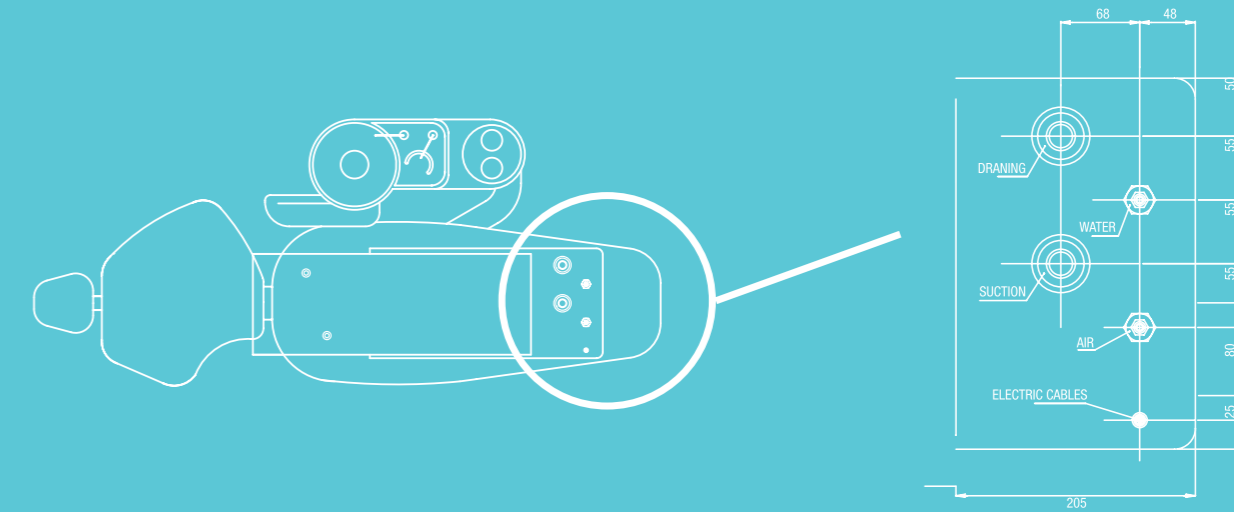

TEMPO 9 ELX

*for the measures please refer to the technical documentation of the manufacturer