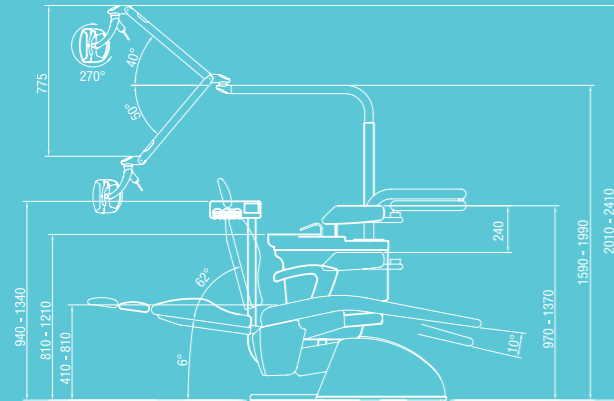

Tempo Kart

A ceramic instrument table mounted on a cart which can be equipped with up to four instruments with hanging hoses, this dentist cart element offers a full freedom of movement.

DIMENSIONS INDICATIVE*

UNIVERSAL TOP

INSTALLATION

UNIVERSAL DROP

UNIVERSAL STAR

*for the measures please refer to the technical documentation of the manufacturer

DIMENSIONS INDICATIVE*

LINEA ESSE START

INSTALLATION

TEMPO 9 ELX

*for the measures please refer to the technical documentation of the manufacturer

A vertical column of 30 horizontal dashed lines, evenly spaced, extending from the top to the bottom of the page. These lines are intended for writing or drawing.