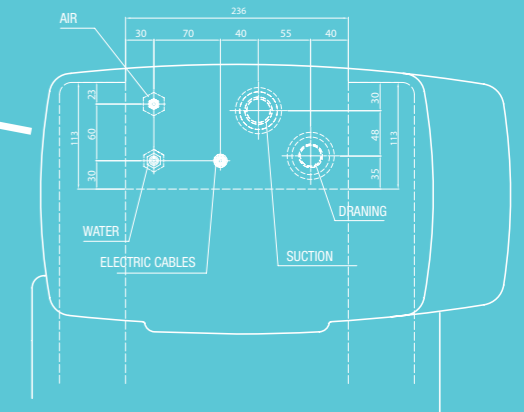

Tempo 9ELX is available in version with cart element, the cart element is a ceramic instrument table mounted on a cart which can be equipped with up to four instruments with hanging hoses.

Punto Kart

The instrument table made of ceramic is on a solid movable cart with hanging and removable instrument hoses. The Kart can be combined with a Moon chair. The Kart can be equipped with one syringe and four instruments included a micromotor for surgery.

Tempo Kart

A ceramic instrument table mounted on a cart which can be equipped with up to four instruments with hanging hoses, this dentist cart element offers a full freedom of movement.

DIMENSIONS INDICATIVE*

UNIVERSAL TOP

INSTALLATION

UNIVERSAL DROP

UNIVERSAL STAR

*for the measures please refer to the technical documentation of the manufacturer

DIMENSIONS INDICATIVE*

LINEA ESSE START

INSTALLATION