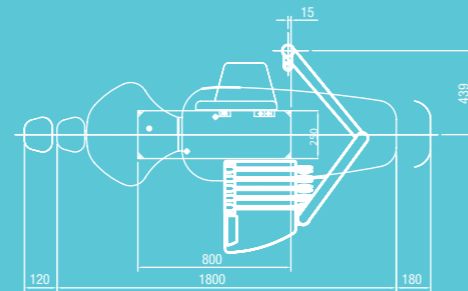

Tempo Kart

A ceramic instrument table mounted on a cart which can be equipped with up to four instruments with hanging hoses, this dentist cart element offers a full freedom of movement.

DIMENSIONS INDICATIVE*

UNIVERSAL TOP

INSTALLATION

UNIVERSAL DROP

UNIVERSAL STAR

*for the measures please refer to the technical documentation of the manufacturer

DIMENSIONS INDICATIVE*

LINEA ESSE START

INSTALLATION

TEMPO 9 ELX

*for the measures please refer to the technical documentation of the manufacturer

A vertical column of 30 horizontal dashed lines, evenly spaced, extending from the top to the bottom of the page. These lines are intended for writing or drawing.